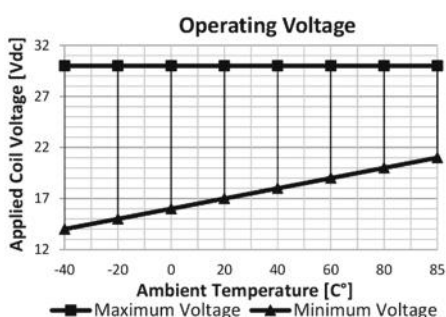

\* Indicates cross section of cables carrying higher current. Please refer to **Socket Product Group** pages for different alternatives.

**Technical Data**

<b>Nominal Voltage</b>	24V	<b>Number of Poles (Marking)</b>	3 (49,49a,31)
<b>Operating Voltage</b>	20-30V	<b>Independent Output for Tell-Tale Light</b>	-
<b>Rated Load - Direction Flashing</b>	3x21W	<b>Independent Output for Trailer Tell-Tale Light</b>	-
<b>Rated Load - Hazard Flashing</b>	6x21W	<b>Independent Output for Second Trailer Tell-Tale Light</b>	-
<b>Maximum Load</b>	6x21W+2x3W+2x1,2W	<b>Additional Features</b>	LED Compliant
<b>Flashes per minute</b>	90±15	<b>Mostly Used for Vehicle Made in</b>	Germany
<b>On/Off Time (%)</b>	45 / 55 ( ±5 )	<b>Ambient Temperature</b>	-40 / +90 °C
<b>Lamp Outage Indication</b>	-	<b>Bracket</b>	-
<b>Lamp Outage Indication Method</b>	-		