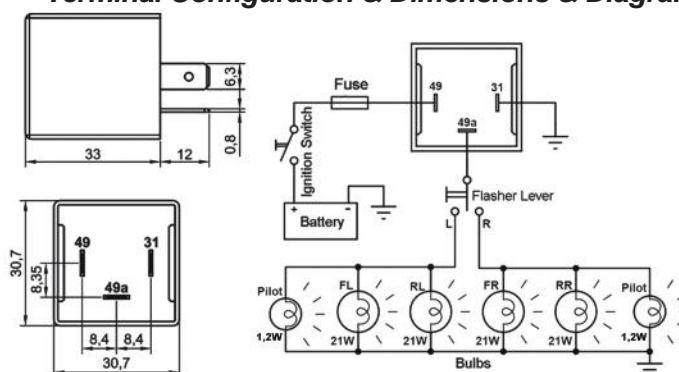

## Micro Electronic Flasher - LED Compliant

Product Code **203.103.003**

• 12V

• 3 Terminals (49, 49a, 31)

• LED Compliant

### Terminal Configuration & Dimensions & Diagram

### Accessories

- 207.130.251 Socket – 5 Terminals, 3 Cables - Black (Standard cable length 20 cm & cable section 1,50 mm<sup>2</sup>)\*
- 207.100.003 Socket – 5 Terminals – Black & Blue/ Pack of 2
- 207.100.001 Socket – 5 Terminals – Black
- 207.100.002 Socket – 5 Terminals – Blue

Product Code **203.103.005**

- 24V
- 3 Terminals (49, 49a, 31)
- LED Compliant

**Terminal Configuration & Dimensions & Diagram**

**Accessories**

- 207.130.251 Socket – 5 Terminals, 3 Cables - Black (Standard cable length 20 cm & cable section 1,50 mm<sup>2</sup>)\*
- 207.100.003 Socket – 5 Terminals – Black & Blue/ Pack of 2
- 207.100.001 Socket – 5 Terminals – Black
- 207.100.002 Socket – 5 Terminals – Blue