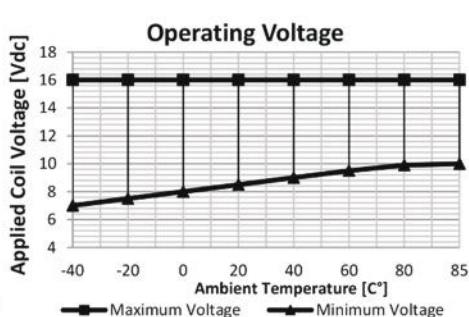

### Technical Data

<b>Nominal Voltage</b>	12V	<b>Number of Poles (Marking)</b>	3 (49,49a,31)
<b>Operating Voltage</b>	10-16V	<b>Independent Output for Tell-Tale Light</b>	-
<b>Rated Load - Direction Flashing</b>	3x21W	<b>Independent Output for Trailer Tell-Tale Light</b>	-
<b>Rated Load - Hazard Flashing</b>	6x21W	<b>Independent Output for Second Trailer Tell-Tale Light</b>	-
<b>Maximum Load</b>	6x21W+2x3W+2x1,2W	<b>Additional Features</b>	LED Compliant
<b>Flashes per minute</b>	90±15	<b>Mostly Used for Vehicle Made in</b>	Germany
<b>On/Off Time (%)</b>	45 / 55 ( ±5 )	<b>Ambient Temperature</b>	-40 / +90 °C
<b>Lamp Outage Indication</b>	-	<b>Bracket</b>	-
<b>Lamp Outage Indication Method</b>	-		