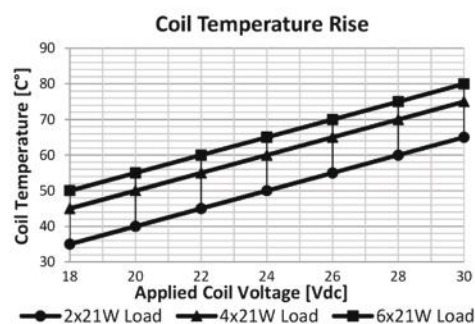

\* Indicates cross section of cables carrying higher current. Please refer to **Socket Product Group** pages for different alternatives.

**Technical Data**

<b>Nominal Voltage</b>	24V	<b>Number of Poles (Marking)</b>	3 (49,49a,31)
<b>Operating Voltage</b>	20-30V	<b>Independent Output for Tell-Tale Light</b>	-
<b>Rated Load - Direction Flashing</b>	3x21W	<b>Independent Output for Trailer Tell-Tale Light</b>	-
<b>Rated Load - Hazard Flashing</b>	6x21W	<b>Independent Output for Second Trailer Tell-Tale Light</b>	-
<b>Maximum Load</b>	6x21W+2x3W+2x1,2W	<b>Additional Features</b>	LED Compliant
<b>Flashes per minute</b>	90±15	<b>Mostly Used for Vehicle Made in</b>	Germany
<b>On/Off Time (%)</b>	45 / 55 ( ±5 )	<b>Ambient Temperature</b>	-40 / +90 °C
<b>Lamp Outage Indication</b>	-	<b>Bracket</b>	-
<b>Lamp Outage Indication Method</b>	-		