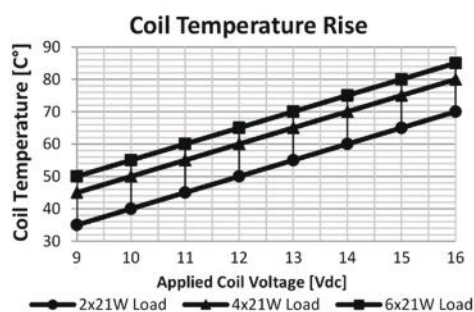

### Technical Data

<b>Nominal Voltage</b>	12V	<b>Number of Poles (Marking)</b>	3 (49,49a,31)
<b>Operating Voltage</b>	10-16V	<b>Independent Output for Tell-Tale Light</b>	-
<b>Rated Load - Direction Flashing</b>	3x21W	<b>Independent Output for Trailer Tell-Tale Light</b>	-
<b>Rated Load - Hazard Flashing</b>	6x21W	<b>Independent Output for Second Trailer Tell-Tale Light</b>	-
<b>Maximum Load</b>	6x21W+2x3W+2x1,2W	<b>Additional Features</b>	LED Compliant
<b>Flashes per minute</b>	90±15	<b>Mostly Used for Vehicle Made in</b>	Germany
<b>On/Off Time (%)</b>	45 / 55 ( ±5 )	<b>Ambient Temperature</b>	-40 / +90 °C
<b>Lamp Outage Indication</b>	-	<b>Bracket</b>	-
<b>Lamp Outage Indication Method</b>	-		