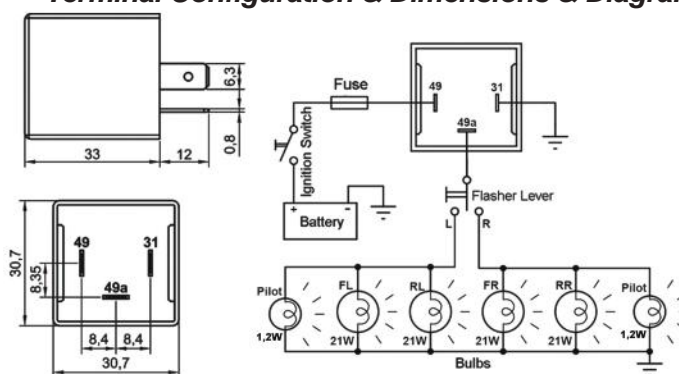

\*\* OEM part numbers listed are compiled from the information provided by the Original Equipment Manufacturers, open and restricted access third party sources.

**Micro Electronic Flasher - LED Compliant**

Product Code **203.103.005**

- 24V
- 3 Terminals (49, 49a, 31)
- LED Compliant

**Terminal Configuration & Dimensions & Diagram**

**Accessories**

- 207.130.251 Socket – 5 Terminals, 3 Cables - Black (Standard cable length 20 cm & cable section 1,50 mm<sup>2</sup>)\*
- 207.100.003 Socket – 5 Terminals – Black & Blue/ Pack of 2
- 207.100.001 Socket – 5 Terminals – Black
- 207.100.002 Socket – 5 Terminals – Blue