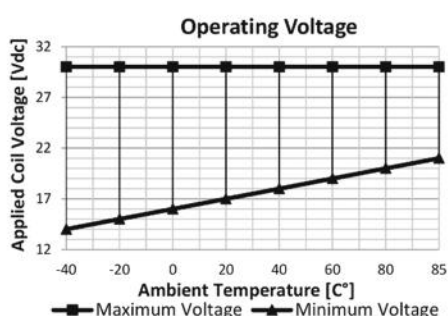

* Indicates cross section of cables carrying higher current. Please refer to **Socket Product Group** pages for different alternatives.

Technical Data

Nominal Voltage	24V	Number of Poles (Marking)	3 (49,49a,31)
Operating Voltage	20-30V	Independent Output for Tell-Tale Light	-
Rated Load - Direction Flashing	4x21W	Independent Output for Trailer Tell-Tale Light	-
Rated Load - Hazard Flashing	10x21W	Independent Output for Second Trailer Tell-Tale Light	-
Maximum Load	10x21W+2x3W+2x1,2W	Additional Features	-
Flashes per minute	90±15	Mostly Used for Vehicle Made in	Germany
On/Off Time (%)	45 / 55 (±5)	Ambient Temperature	-40 / +90 °C
Lamp Outage Indication	-	Bracket	-
Lamp Outage Indication Method	-		