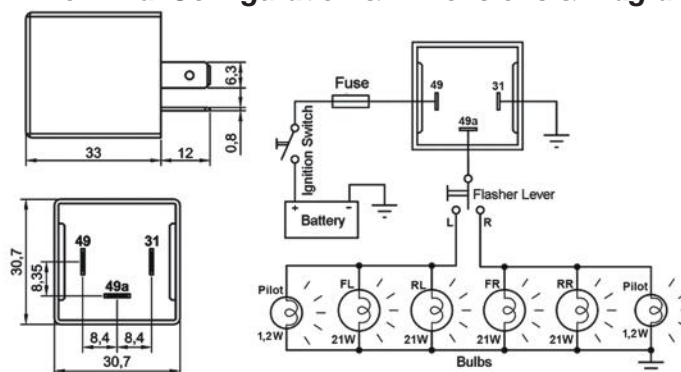

Mikro Electronic Flasher

Product Code 203.102.004

• 24V • 3 Terminals (49,49a,31)

Terminal Configuration & Dimensions & Diagram

Accessories

- 207.130.251 Socket – 5 Terminals, 3 Cables - Black (Standard cable length 20 cm & cable section 1,50 mm²)*
 207.100.003 Socket – 5 Terminals – Black & Blue/ Pack of 2
 207.100.001 Socket – 5 Terminals – Black
 207.100.002 Socket – 5 Terminals – Blue

* Indicates cross section of cables carrying higher current. Please refer to **Socket Product Group** pages for different alternatives.

Technical Data

Nominal Voltage	24V	Number of Poles (Marking)	3 (49,49a,31)
Operating Voltage	20-30V	Independent Output for Tell-Tale Light	-
Rated Load - Direction Flashing	4x21W	Independent Output for Trailer Tell-Tale Light	-
Rated Load - Hazard Flashing	10x21W	Independent Output for Second Trailer Tell-Tale Light	-
Maximum Load	10x21W+2x3W+2x1,2W	Additional Features	-
Flashes per minute	90±15	Mostly Used for Vehicle Made in	Germany
On/Off Time (%)	45 / 55 (±5)	Ambient Temperature	-40 / +90 °C
Lamp Outage Indication	-	Bracket	-
Lamp Outage Indication Method	-		

Notes

Cross Codes and OEM Part Numbers are listed on the next page.
 All measurements are in millimeters.

Micro Electronic FlasherProduct Code **203.102.004 (Cont'd)**

• 24V • 3 Terminals (49,49a,31)

Cross Codes *