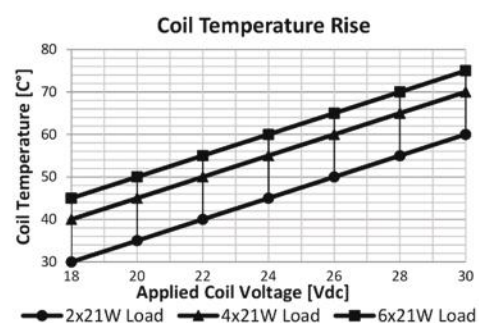

Mikro Electronic Flasher

Product Code 203.102.004

• 24V • 3 Terminals (49,49a,31)

Terminal Configuration & Dimensions & Diagram

Accessories

- 207.130.251 Socket – 5 Terminals, 3 Cables - Black (Standard cable length 20 cm & cable section 1,50 mm²)*
 207.100.003 Socket – 5 Terminals – Black & Blue/ Pack of 2
 207.100.001 Socket – 5 Terminals – Black
 207.100.002 Socket – 5 Terminals – Blue

* Indicates cross section of cables carrying higher current. Please refer to **Socket Product Group** pages for different alternatives.

Technical Data

Nominal Voltage	24V	Number of Poles (Marking)	3 (49,49a,31)
Operating Voltage	20-30V	Independent Output for Tell-Tale Light	-
Rated Load - Direction Flashing	4x21W	Independent Output for Trailer Tell-Tale Light	-
Rated Load - Hazard Flashing	10x21W	Independent Output for Second Trailer Tell-Tale Light	-
Maximum Load	10x21W+2x3W+2x1,2W	Additional Features	-
Flashes per minute	90±15	Mostly Used for Vehicle Made in	Germany
On/Off Time (%)	45 / 55 (±5)	Ambient Temperature	-40 / +90 °C
Lamp Outage Indication	-	Bracket	-
Lamp Outage Indication Method	-		