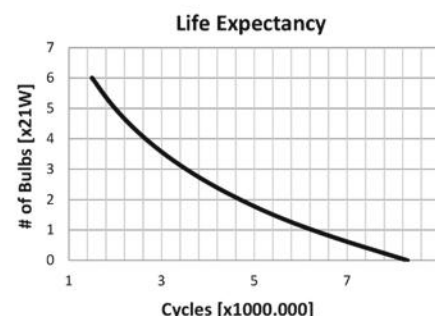

* Indicates cross section of cables carrying higher current. Please refer to **Socket Product Group** pages for different alternatives.

Technical Data

Nominal Voltage	24V	Number of Poles (Marking)	3 (49,49a,31)
Operating Voltage	20-30V	Independent Output for Tell-Tale Light	-
Rated Load - Direction Flashing	4x21W	Independent Output for Trailer Tell-Tale Light	-
Rated Load - Hazard Flashing	10x21W	Independent Output for Second Trailer Tell-Tale Light	-
Maximum Load	10x21W+2x3W+2x1,2W	Additional Features	-
Flashes per minute	90±15	Mostly Used for Vehicle Made in	Germany
On/Off Time (%)	45 / 55 (±5)	Ambient Temperature	-40 / +90 °C
Lamp Outage Indication	-	Bracket	-
Lamp Outage Indication Method	-		