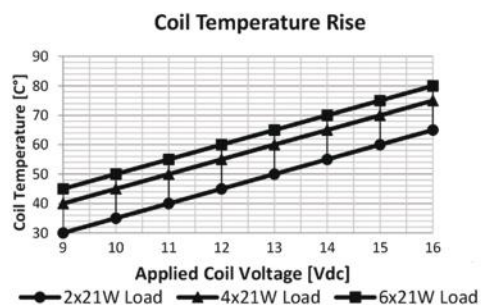

Electronic Flasher

Product Code **203.104.002**

- 12V
- 3 Terminals (49, 49a, 31)
- w/ Lamp Outage Detection

Terminal Configuration & Dimensions & Diagram

Accessories

- 207.130.251 Socket – 5 Terminals, 3 Cables - Black (Standard cable length 20 cm & cable section 1,50 mm²)*
- 207.100.003 Socket – 5 Terminals – Black & Blue/ Pack of 2
- 207.100.001 Socket – 5 Terminals – Black
- 207.100.002 Socket – 5 Terminals – Blue

* Indicates cross section of cables carrying higher current. Please refer to **Socket Product Group** pages for different alternatives.

Technical Data

Nominal Voltage	12V	Number of Poles (Marking)	3 (49,49a,31)
Operating Voltage	10-16V	Independent Output for Tell-Tale Light (Terminal)	-
Rated Load - Direction Flashing	4x21W	Independent Output for Trailer Tell-Tale Light (Terminal)	-
Rated Load - Hazard Flashing	10x21W	Independent Output for Second Trailer Tell-Tale Light (Terminal)	-
Maximum Load	10x21W+2x3W+2x1,2W	Additional Features	-
Flashes per minute	90±15	Mostly Used for Vehicle Made in	Germany
On/Off Time (%)	45 / 55 (±5)	Ambient Temperature	-40 / +90 °C
Lamp Outage Indication	Yes	Bracket	-
Lamp Outage Indication Method	Increased speed		