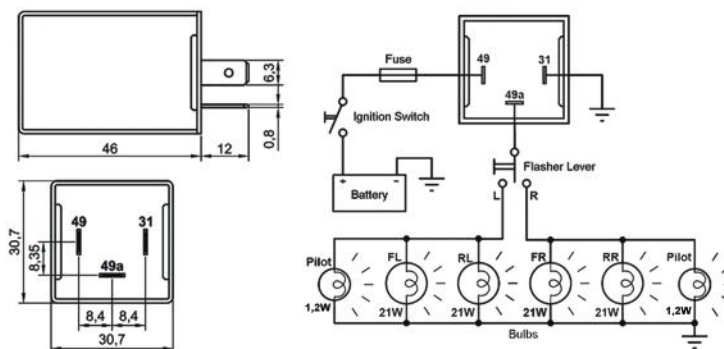

Electronic Flasher

Product Code **203.104.002**

- 12V
- 3 Terminals (49, 49a, 31)
- w/ Lamp Outage Detection

Terminal Configuration & Dimensions & Diagram

Accessories

- 207.130.251 Socket – 5 Terminals, 3 Cables - Black (Standard cable length 20 cm & cable section 1,50 mm²)*
- 207.100.003 Socket – 5 Terminals – Black & Blue/ Pack of 2
- 207.100.001 Socket – 5 Terminals – Black
- 207.100.002 Socket – 5 Terminals – Blue

* Indicates cross section of cables carrying higher current. Please refer to **Socket Product Group** pages for different alternatives.

Technical Data

Nominal Voltage	12V	Number of Poles (Marking)	3 (49,49a,31)
Operating Voltage	10-16V	Independent Output for Tell-Tale Light (Terminal)	-
Rated Load - Direction Flashing	4x21W	Independent Output for Trailer Tell-Tale Light (Terminal)	-
Rated Load - Hazard Flashing	10x21W	Independent Output for Second Trailer Tell-Tale Light (Terminal)	-
Maximum Load	10x21W+2x3W+2x1,2W	Additional Features	-
Flashes per minute	90±15	Mostly Used for Vehicle Made in	Germany
On/Off Time (%)	45 / 55 (±5)	Ambient Temperature	-40 / +90 °C
Lamp Outage Indication	Yes	Bracket	-
Lamp Outage Indication Method	Increased speed		

Notes

Cross Codes and OEM Part Numbers are listed on the next pages.
 Available in black cover and/or w/ bracket upon request.
 All measurements are in millimeters.

Electronic FlasherProduct Code **203.104.002 (Cont'd)**

• 12V

• 3 Terminals (49, 49a, 31)

• w/ Lamp Outage Detection

Product Details

ELO Electronic Flasher 12V (49, 49a, 31) carries 4 x 21W + 3W on directional lights, and 10 x 21W + 2 x 3W on hazard lights. It is designed for vehicles with separate pilot lamp for each direction (double pilot lamp). If one of the bulbs are malfunctioning or in case of a bulb lower than 21W, the flasher has the ability to warn the driver with an increased speed while functioning. All 3 Terminals of the flasher (49, 49a, 31) are 6,3 mm. plug-in terminals.