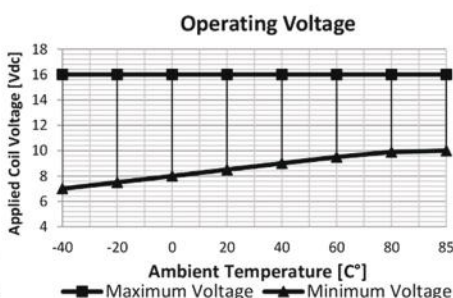

* Indicates cross section of cables carrying higher current. Please refer to **Socket Product Group** pages for different alternatives.

Technical Data

Nominal Voltage	12V	Number of Poles (Marking)	3 (49,49a,31)
Operating Voltage	10-16V	Independent Output for Tell-Tale Light (Terminal)	-
Rated Load - Direction Flashing	4x21W	Independent Output for Trailer Tell-Tale Light (Terminal)	-
Rated Load - Hazard Flashing	10x21W	Independent Output for Second Trailer Tell-Tale Light (Terminal)	-
Maximum Load	10x21W+2x3W+2x1,2W	Additional Features	-
Flashes per minute	90±15	Mostly Used for Vehicle Made in	Germany
On/Off Time (%)	45 / 55 (±5)	Ambient Temperature	-40 / +90 °C
Lamp Outage Indication	Yes	Bracket	-
Lamp Outage Indication Method	Increased speed		